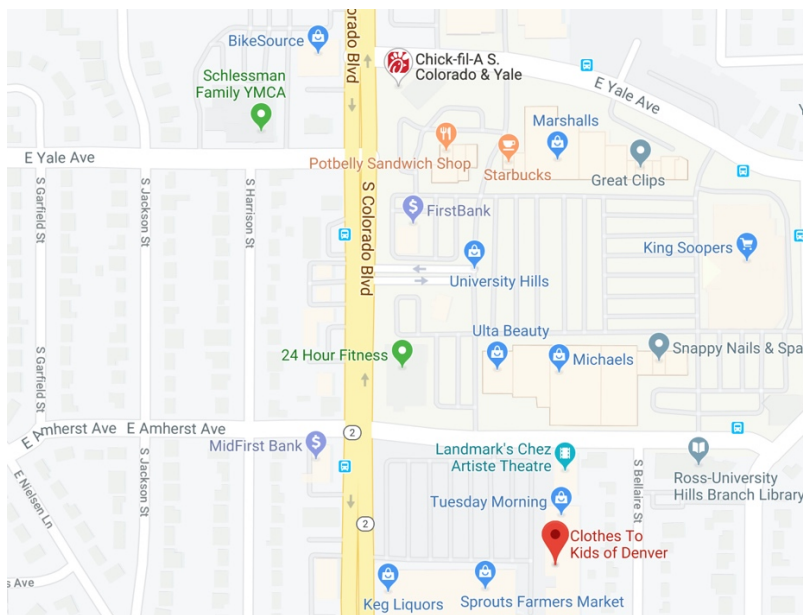

*From South Denver: From Hampden Ave (Hwy 285), go North on Colorado Blvd. approximately ½ mile to Amherst and turn right. Turn right into the Walgreens/Sprouts shopping center and park near the Chez Artiste. We are located downstairs from Tuesday Morning.

*Bus (from North): Take RTD Route 40 Southbound, towards Southmoor Station. Get off the bus at Amherst and cross the street to the Walgreens/Sprouts shopping center. We are located downstairs from Tuesday Morning.

***

*Del Norte: Vaya al sur por la calle Colorado Blvd y pase el I-25, en aproximadamente 1 milla, de vuelta a la izquierda en la calle Amherst. De vuelta a la derecha en el centro comercial Walgreens/Sprouts y estacionese cerca de Chez Artiste. Estamos ubicados debajo de la tienda Tuesday Morning.

*Del Sur: De Hampden Ave (Hwy 285), vaya al norte por Colorado Blvd y en aproximadamente ½ milla de vuelta a la derecha en la calle Amherst. De vuelta a la derecha en el centro comercial Walgreens/Sprouts y estacionese cerca de Chez Artiste. Estamos ubicados debajo de la tienda Tuesday Morning.

*Autobus (del Norte): Tome la Ruta 40 Sur, hacia Southmoor Station. Bajese del autobus en Amherst y cruce la calle hacia el centro comercial Walgreens/Sprouts. Estamos ubicados debajo de la tienda Tuesday Morning.

Clothes To Kids of Denver

2890 S. Colorado Blvd. #M3 • Denver, CO 80222 • 720-379-4630, Ext. 2 • <https://clothestokidsdenver.org/>